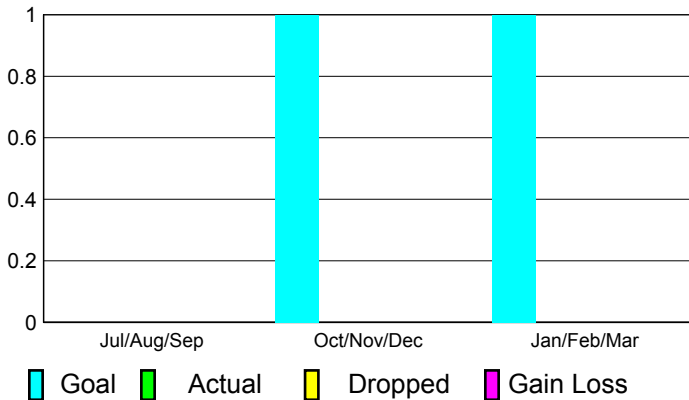

## CLUBS

**Club Results  
2010-2011**

**Clubs  
2009-2010**

Month	New Club Goal	Actual New Clubs	Actual Dropped Clubs	Gain/Loss of Clubs	Gain/Loss of Clubs
Jul/Aug/Sep	0	0	0	0	1
Oct/Nov/Dec	1	0	0	0	0
Jan/Feb/Mar	1	0	0	0	0
<b>Totals</b>	<b>2</b>	<b>0</b>	<b>0</b>	<b>0</b>	<b>1</b>

### Club Results 2010-2011

Goal, New, Dropped, Gain/Loss