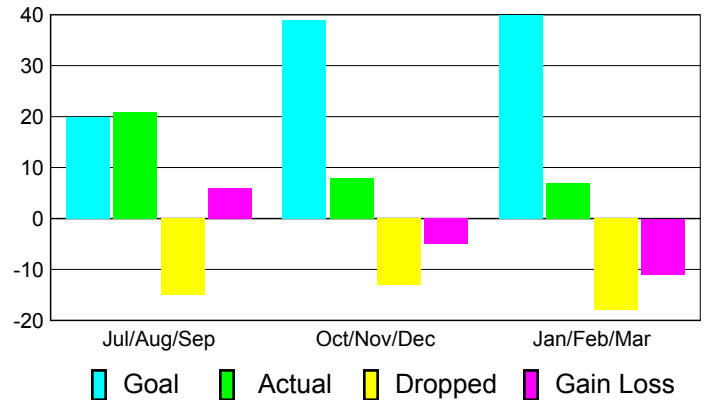

### YTD Status Quo Clubs 2010-2011

Status Quo Clubs Compared to Status Quo Members

## MEMBERSHIP

**Membership Results  
2010-2011**

**Membership  
2009-2010**

Month	Net Memb Goal	Actual New Memb	Actual Dropped Memb	Gain/Loss of Memb	Gain/Loss of Memb
Jul/Aug/Sep	20	21	-15	6	20
Oct/Nov/Dec	39	8	-13	-5	8
Jan/Feb/Mar	40	7	-18	-11	10
<b>Totals</b>	<b>99</b>	<b>36</b>	<b>-46</b>	<b>-10</b>	<b>38</b>

### Membership Results 2010-2011

Goal, New, Dropped, Gain/Loss

### Comparison of Membership Gain/Loss

Current Year Compared to the Previous Year