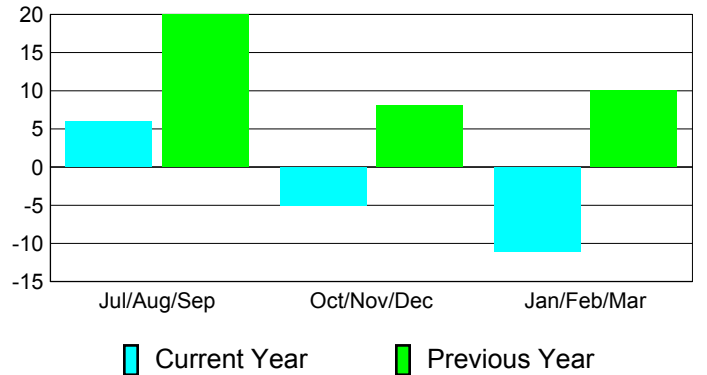

Gender Comparison 2010-2011

Jul/Aug/Sep

Oct/Nov/Dec

Jan/Feb/Mar

Male

Female